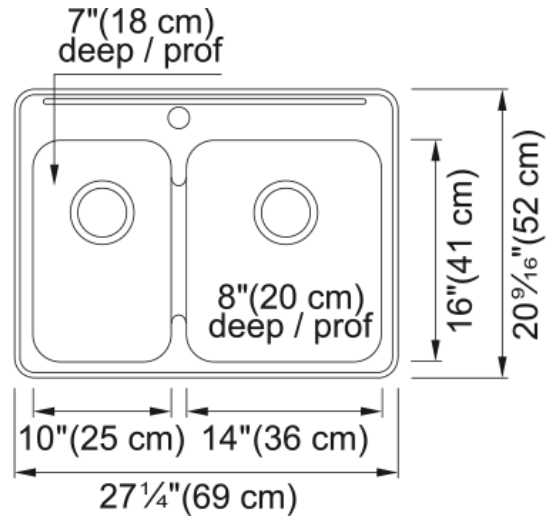

Steel Queen Drop In Sink QCLA2027L-8-1N | 101.0620.240

Technical Data

Aspect

Sink type	Sink
Type of material	Stainless steel
Number of bowls	1,5
Color	Steel
Surface finsh	Silk

Product Dimensions

Exterior size: right to left	20.551
Exterior size: front to back	27.244
Large bowl size: right to left	14
Large bowl size: front to back	16
Large bowl: depth	7.992
Small bowl size: right to left	10
Small bowl size: front to back	16
Small bowl: depth	7.008

Installation

Minimum cabinet size	30"
----------------------	-----

Product specifications

Installation type	Topmount / drop in
Drain hole	3 1/2"
Position of drainer	No drainer

Product identification

Product brand	Kindred
Collection	Steel Queen
Certified by	CSA